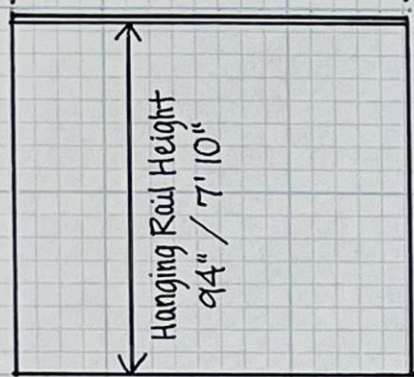

Lexow Gallery, U.S. 1 BLOCK □ = 6"

NORTH WALL ALCOVE:

103.5" / 8' 7.5"

EAST
(CORNER)

48" / 4'

EAST WALL

151" / 12' 7"

WALL JUST INSIDE
EAST ENTRANCE

93" / 7' 9"