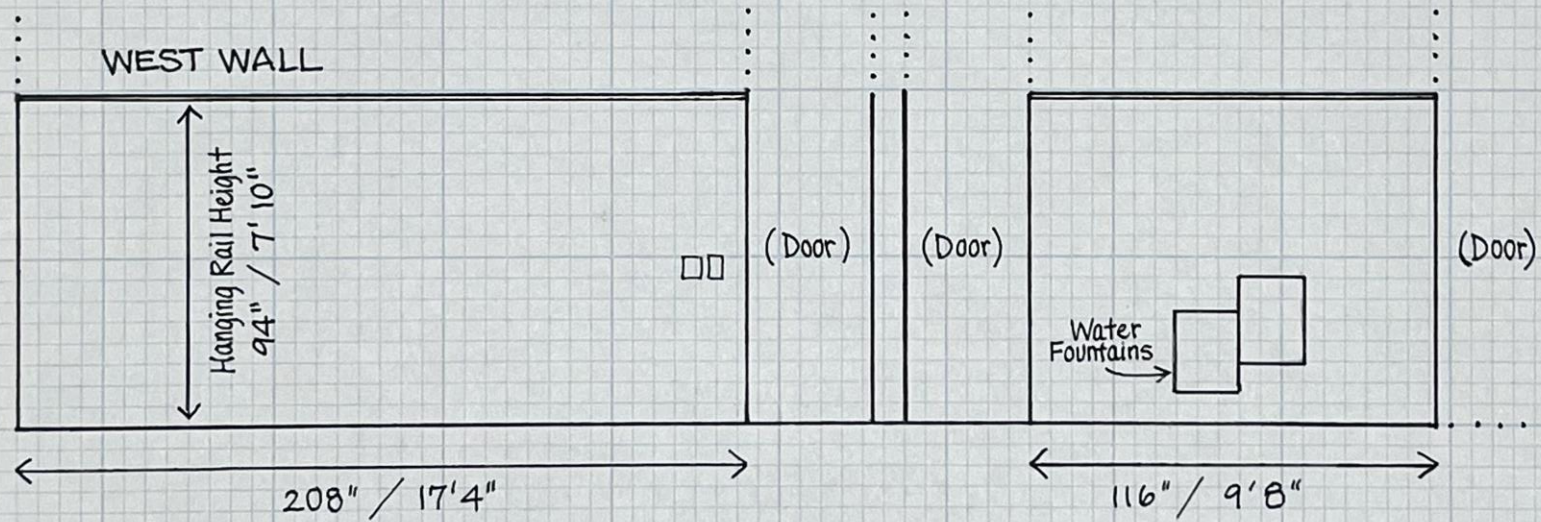

Lexow Gallery, U.S. 1 BLOCK □ = 6"

NORTH WALL ALCOVE:

103.5" / 8' 7.5"

EAST
(CORNER)

48" / 4'

EAST WALL

151" / 12' 7"

WALL JUST INSIDE
EAST ENTRANCE

93" / 7' 9"