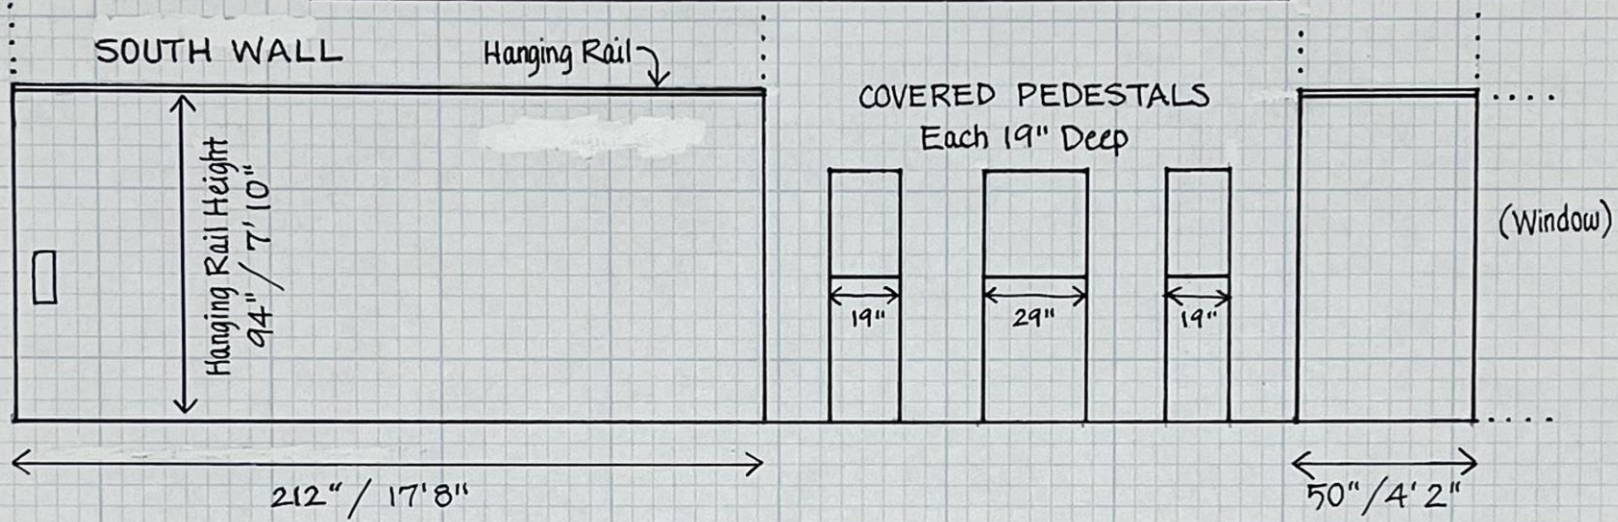

Lexow Gallery, U.S. 1 BLOCK □ = 6"

NORTH WALL ALCOVE:

103.5" / 8' 7.5"

EAST
(CORNER)

48" / 4'

EAST WALL

151" / 12' 7"

WALL JUST INSIDE
EAST ENTRANCE

93" / 7' 9"