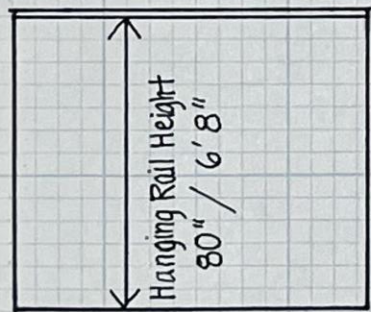

Lexow Gallery, U.S. 1 BLOCK □ = 6"

NORTH WALL ALCOVE:

103.5" / 8' 7.5"

EAST
(CORNER)

48" / 4'

EAST WALL

151" / 12' 7"

WALL JUST INSIDE
EAST ENTRANCE

93" / 7' 9"