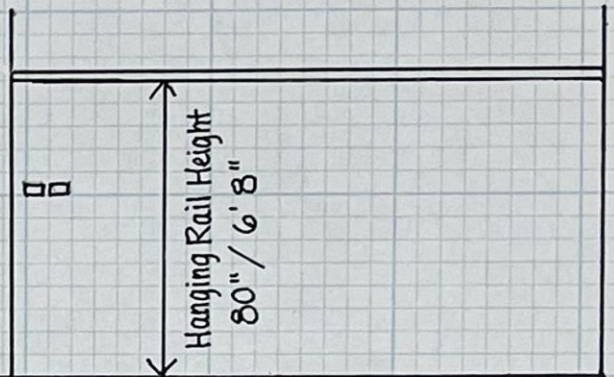

Lexow Gallery, U.S. 1 BLOCK □ = 6"

NORTH WALL ALCOVE:

103.5" / 8' 7.5"

EAST
(CORNER)

48" / 4'

EAST WALL

151" / 12' 7"

WALL JUST INSIDE
EAST ENTRANCE

93" / 7' 9"